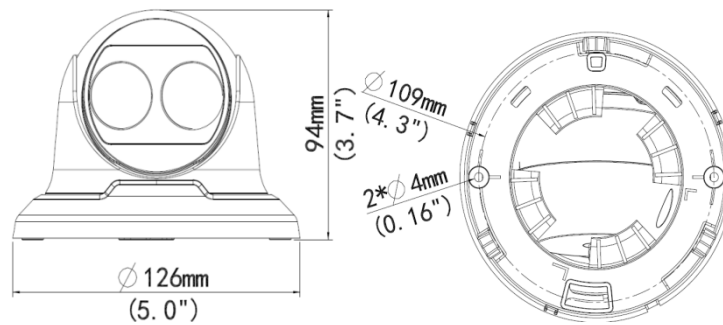

Dimensions

Zhejiang Uniview Technologies Co., Ltd.

South Tower, Building 10, Wanlun Science Park, 88 Jiangling Road, Hangzhou, P.R.China 310051

Email: overseasbusiness@uniview.com; globalsupport@uniview.com

<http://www.uniview.com>

©2015 Zhejiang Uniview Technologies Co., Ltd. All rights reserved.

*Product specifications and availability are subject to change without notice.