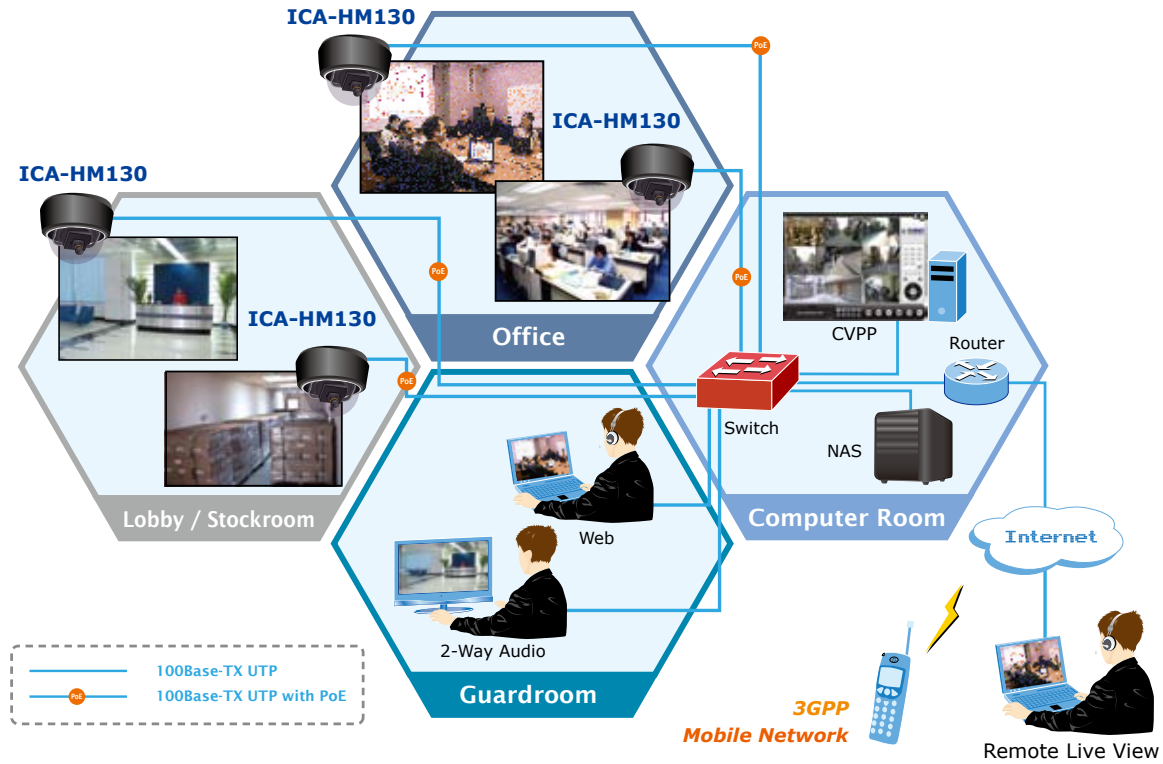

APPLICATIONS

PLANET ICA-HM130 is providing various surveillance applications to deliver crisp and clear images, perfect for the identification of objects and persons.

SPECIFICATION

Product	H.264 Mega-Pixel Dome IP Camera
Model	ICA-HM130
Video	
Image Sensor	1.3 Mega-Pixel CMOS image sensor
Lens	4.3 mm, F1.8 fixed board
Illuminator	1.0V/lux-sec (550nm)
Signal to Noise	44 dB
Video Codec	H.264 / MPEG-4 / M-JPEG
Video Resolution	H.264 SXGA / VGA / QVGA / QQVGA MPEG-4 VGA / QVGA / QQVGA M-JPEG SXGA / VGA / QVGA / QQVGA
Image Control	AWB, AES
Audio Specification	
Audio Codec	G.711 / G.726 / AMR
Audio I/O	Audio in: External Microphone / Audio out: External Speaker
Audio Streaming	One-Way or Two-way
Audio Output	Line Level out
Microphone	External microphone input
Network and Configuration	
Network Interface	1 x RJ-45, 10/100Base-TX
Network Standard	IEEE 802.3, IEEE 802.3u, IEEE 802.3af
Network Protocol	TCP/IP, HTTP, SMTP, FTP, NTP, DNS, DDNS, DHCP, UPnP, RTSP, PPPoE, 3GPP
Browser / Software	Microsoft ® Internet Explorer 6.0 or later, Cam Viewer Plus Lite/Pro
Motion Detection	10 area definable