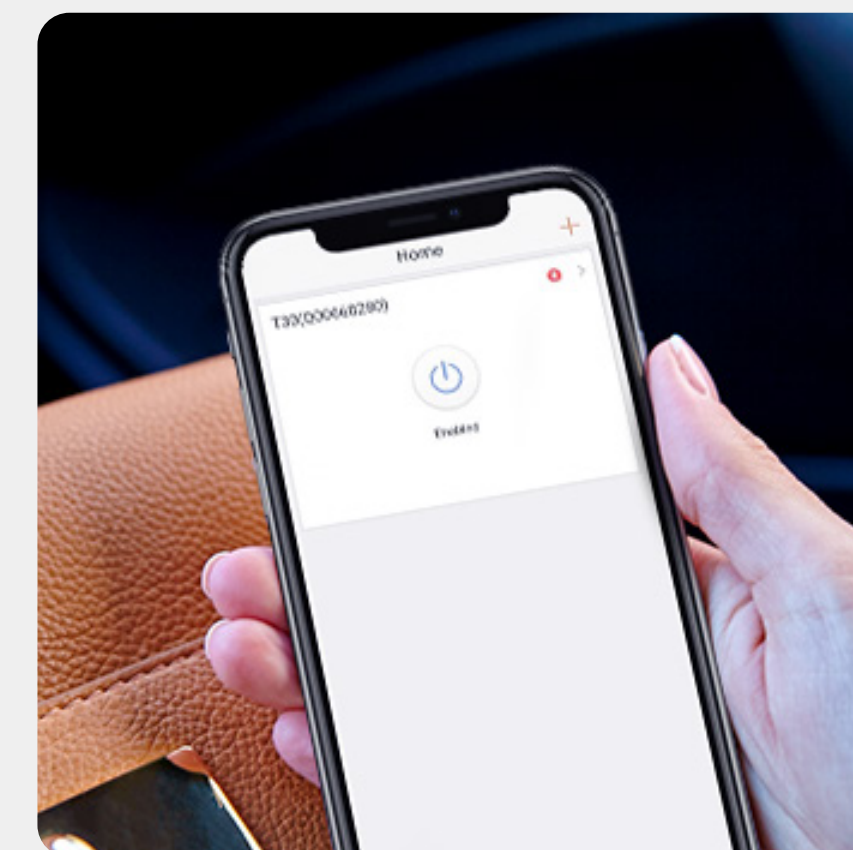

T30

Smart Plug

Control an appliance from anywhere.

This space-saving smart plug is the easiest way you can remote control lights, fans, routers and security cameras.

Electricity Statistics
(CS-T30-10B)

Power Timer

Remote Control via APP

750°C Flame Retardant

Supports 2.4 GHz Wi-Fi

Energy Saving

Track the real-time power usage.

We thought you might want to know how much your appliance is costing you to run. The T30 Smart Plug* presents detailed reports of the power consumption of connected devices so that you can keep your electricity bills low.

*Only the CS-T30-10B model supports.

Set schedules or timer.

Make life easy by scheduling devices to go on and off at specific times. You will never again have to worry whether you've left the iron on when you go out -- you can check it remotely and turn it off if you need to.

Works with voice assistants.

Hands-full? No problem. Ask Google Home or Amazon Echo to turn on or off a connected device for you.

Turn on/off the indicator as needed.

Do any of your devices have exceedingly bright LED lights keeping you up at night? The T30 smart plug won't bring such a problem. Use the EZVIZ App to turn off the indicator light and enjoy a good night's rest.